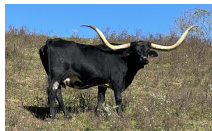

HIL5 Midnight Safari

Date of Birth: 09/17/2019
Registration 1: BI99760
Sale Price: \$
Breeder: Rockin Hil Ranch
Owner: McKnight/Hale Partnership

Courtesy of CedarView Ranch

His pedigree consist of some of the most prominent black animals in the industry. His sire is the 2022 Legacy Spotlight Sire. He goes back to Rio, Monica, Night Safari. On the dam side his mother is a solid black cow that is a full sister to WS Rainbow and a maternal half sister to WS Jamakizm. Looking forward to seeing his babies in the spring of 2022.

TTT: 74.5000 on 05/06/2023

JH RURAL SAFARI SON

HIL5 Midnight Safari

WS MIDNIGHT

JH RURALY SCREWED

JP RIO GRANDE

LADY MONIKA BL

BL NIGHT CHEX