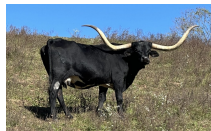

His pedigree consist of some of the most prominent black animals in the industry. His sire is the 2022 Legacy Spotlight Sire. He goes back to Rio, Monica, Night Safari. On the dam side his mother is a solid black cow that is a full sister to WS Rainbow and a maternal half sister to WS Jamakizm. Looking forward to seeing his babies in the spring of 2022.

**TTT:** 74.5000 on 05/06/2023

JH RURAL SAFARI SON

HIL5 Midnight Safari

WS MIDNIGHT

JH RURALY SCREWED

JP RIO GRANDE

LADY MONIKA BL

BL NIGHT CHEX